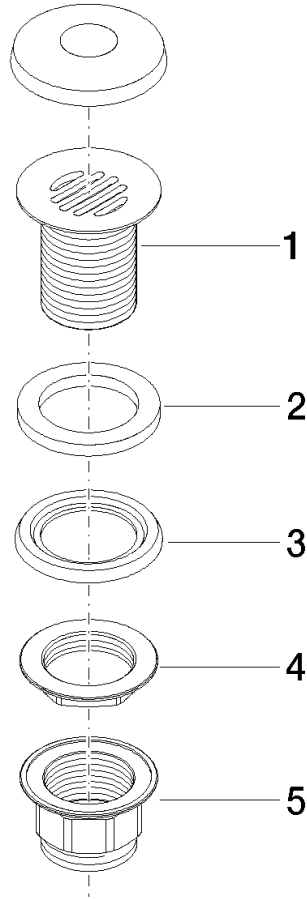

Grated waste 1 1/4" - Brushed Durabronz (23kt Gold)

IMO

10 110 970

Fits: IMO, LULU, MADISON, MEM, TARA,
CL.1, LISSÉ, VAIA, META, CYO

	Brushed Durabronz (23kt Gold)	10 110 970-28
	Chrome	10 110 970-00
	Brushed Platinum	10 110 970-06
	Platinum	10 110 970-08
	Durabronz (23kt Gold)	10 110 970-09
	Dark Chrome	10 110 970-19
	Light Gold	10 110 970-26
	Brushed Light Gold	10 110 970-27
	Matte Black	10 110 970-33
	Brushed Bronze	10 110 970-42
	Brushed Champagne (22kt Gold)	10 110 970-46
	Champagne (22kt Gold)	10 110 970-47
	Brushed Chrome	10 110 970-93
	Brushed Dark Platinum	10 110 970-99

Grated waste 1 1/4" - Brushed Durabronze (23kt Gold)

IMO

10 110 970

Only suitable for sinks without an overflow.

10 110 970

10 110 970

Parts for other finishes can be found here: [Chrome](#)

Spare parts list

No.	Item Number	Name	Quantity used	Delivery time
1	09 11 01 025-28	cup	1	20
2	09 14 05 039 90	seal	1	2
3	09 14 03 025 90	seal	1	2
4	09 23 10 017 90	nut	1	2
5	09 23 10 020-28	nut	1	20