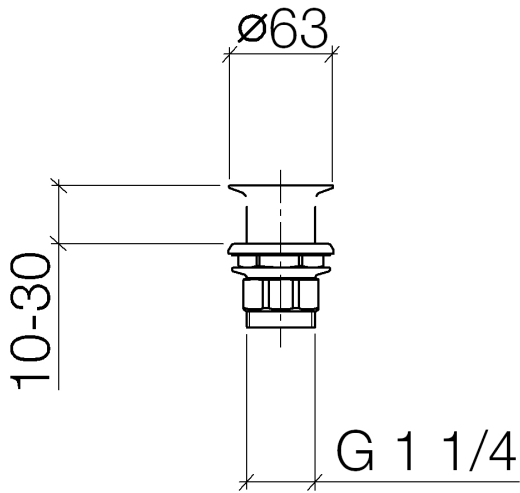

Grated waste 1 1/4" - Brushed Durabronz (23kt Gold)

IMO

10 110 970

Fits: IMO, LULU, MADISON, MEM, TARA,
CL.1, LISSÉ, VAIA, META, CYO

	Brushed Durabronz (23kt Gold)	10 110 970-28
	Chrome	10 110 970-00
	Brushed Platinum	10 110 970-06
	Platinum	10 110 970-08
	Durabronz (23kt Gold)	10 110 970-09
	Dark Chrome	10 110 970-19
	Light Gold	10 110 970-26
	Brushed Light Gold	10 110 970-27
	Matte Black	10 110 970-33
	Brushed Bronze	10 110 970-42
	Brushed Champagne (22kt Gold)	10 110 970-46
	Champagne (22kt Gold)	10 110 970-47
	Brushed Chrome	10 110 970-93
	Brushed Dark Platinum	10 110 970-99

Grated waste 1 1/4" - Brushed Durabronze (23kt Gold)

IMO

10 110 970

Only suitable for sinks without an overflow.

10 110 970

10 110 970

Parts for other finishes can be found here: [Chrome](#)

Spare parts list

No.	Item Number	Name	Quantity used	Delivery time
1	09 11 01 025-28	cup	1	20
2	09 14 05 039 90	seal	1	2
3	09 14 03 025 90	seal	1	2
4	09 23 10 017 90	nut	1	2
5	09 23 10 020-28	nut	1	20